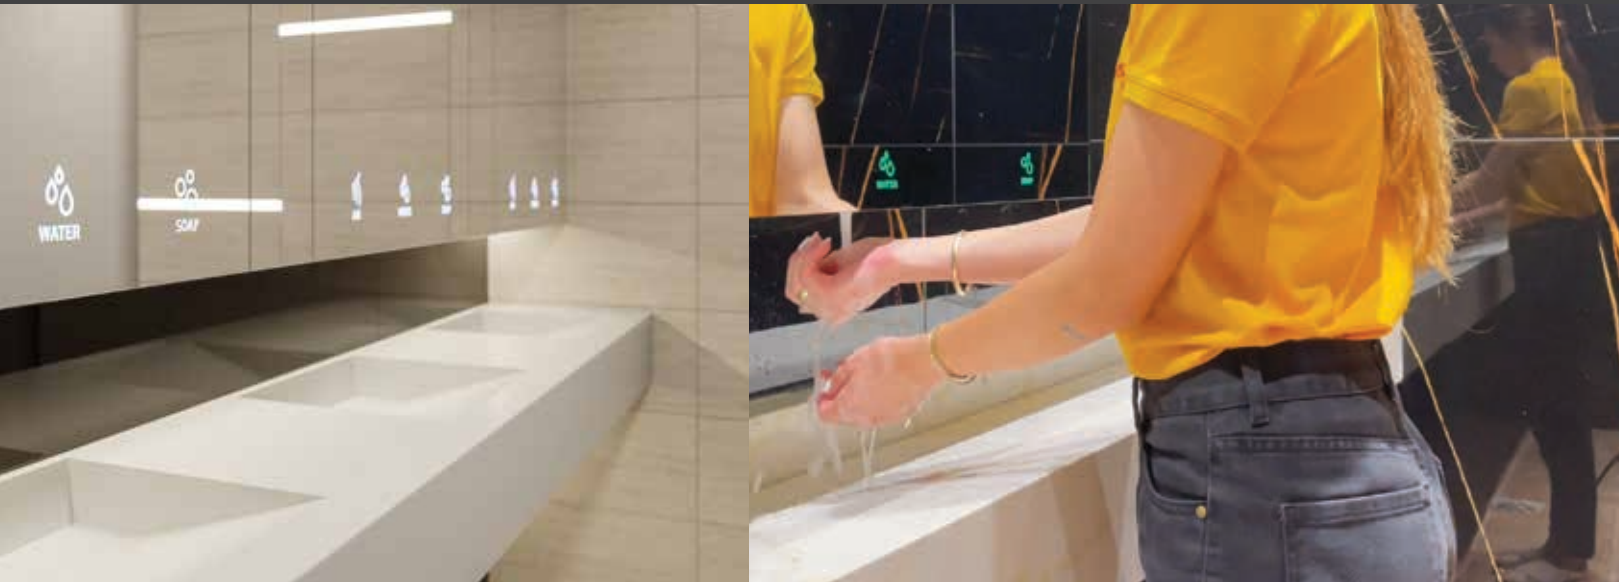

We are pleased to take this opportunity to share some of our most celebrated contributions to the world of sanitary euphoria. In line with the desire to bundle and package for ease, comfort and style, Stern offers a wide variety of soap and water combos, including our compelling twosomes, our vigorous threesomes, and our revolutionary SWAR, a complete sanitary solution, enclosed in a cabinet with a lockable mirror. To further aid your artistic inclinations, we've innovated a wide variety of concealed solutions that fit perfectly in any environment.

STERN TRIO

Complete solution for hand washing and drying! Eliminate those messy, slippery floors, with Stern's all-in-one handwashing solution for either deck- or wall-mounted designs.

CSABA 2 IN 1

For the ultimate 2-for-1 solution, look no further than this single-unit deck mounted soap and water knight in shining armor.

Csaba 2-in-1 is the ideal solution for retrofit projects where only one deck opening is available in the basin, and comes with a peristaltic pump enabling its use with any kind of liquid soap.

SWAR

SOAP WATER AIR REVOLUTION

Stern's SWAR hand washing station elegantly combines cleanliness, practicality, and cost-effectiveness in a contemporary sanitary cabinet with a lockable mirror, including LED pictograms for intuitive user guidance.