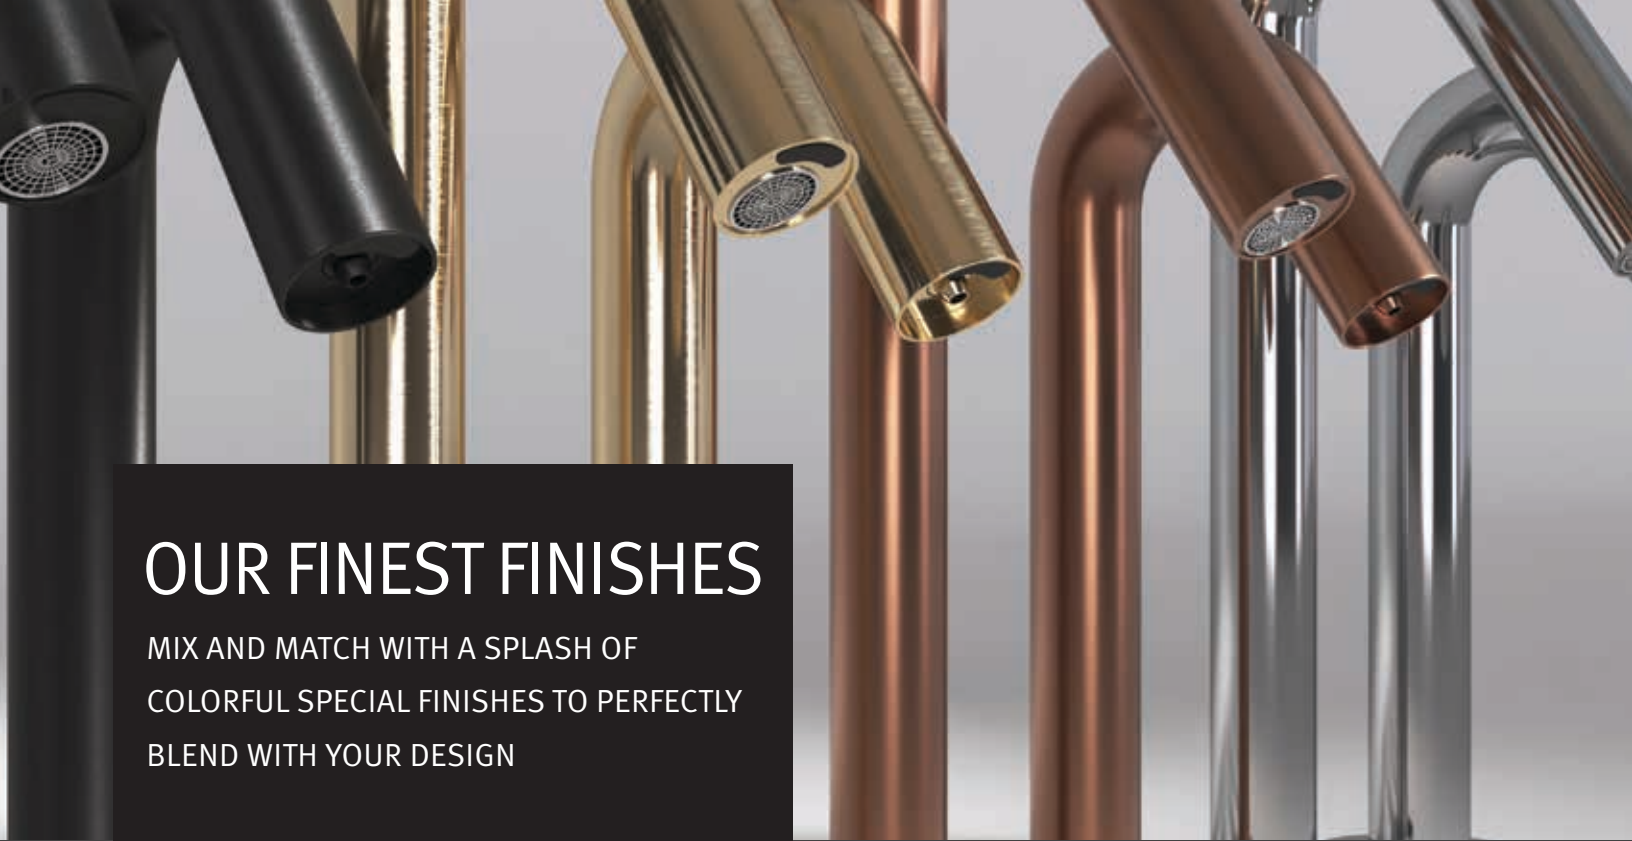

OUR FINEST FINISHES

MIX AND MATCH WITH A SPLASH OF COLORFUL SPECIAL FINISHES TO PERFECTLY BLEND WITH YOUR DESIGN