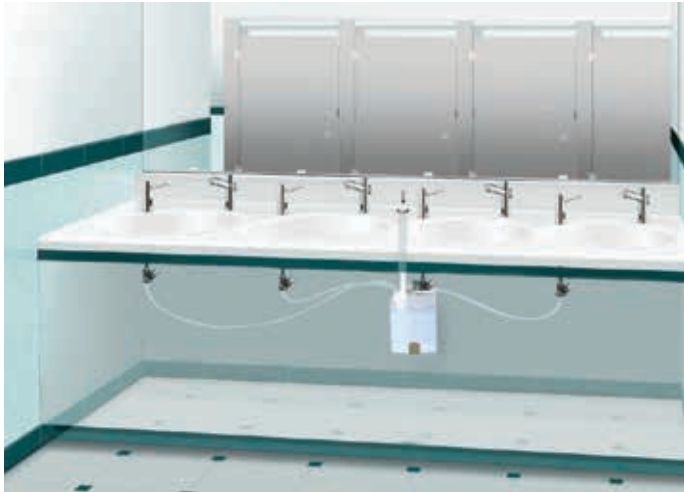

STERN TRIO

Complete solution for hand washing and drying! Eliminate those messy, slippery floors, with Stern's all-in-one handwashing solution for either deck- or wall-mounted designs.

CSABA 2 IN 1

For the ultimate 2-for-1 solution, look no further than this single-unit deck mounted soap and water knight in shining armor.

Csaba 2-in-1 is the ideal solution for retrofit projects where only one deck opening is available in the basin, and comes with a peristaltic pump enabling its use with any kind of liquid soap.

SWAR

SOAP WATER AIR REVOLUTION

Stern's SWAR hand washing station elegantly combines cleanliness, practicality, and cost-effectiveness in a contemporary sanitary cabinet with a lockable mirror, including LED pictograms for intuitive user guidance.

MULTI-FEED SOAP DISPENSER

Top filling, compatible with non-proprietary soap, and including a soap level LED indicator, our under the deck Multi-feed Soap Dispenser greatly cuts down on soap and reduces maintenance costs, making it a real bonus for any high traffic & commercial bathrooms.